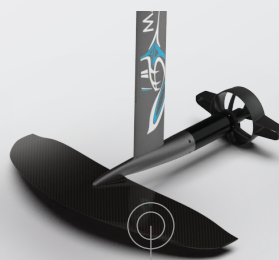

VOLT3

E-FOIL

140 Min
Ride Time*

40 Km/h
Max Speed

40 Km
Range

Prop Guard Embedded Stabilizer

Adjustable angle presents include:

- Neutral (Standard)
- Low Lift (Higher Speed)
- High Lift (Heavy Riders)

Water-Cooled Electronics

Waterproof Connectors
Improved Thermal Management

*with Long-Range Battery

© Copyright 2022 Mantafoils. All rights reserved

Modular Design

Choose between different combinations to match your riding style.

CARBON
65 Litres
< 85 Kg

CARBON
95 Litres
< 95 Kg

INFLATABLE
110 Litres
< 90 Kg

INFLATABLE
145 Litres
> 90 Kg

Race Wing
800cm²
High Speed
Aggressive Carving

Glider Wing
1350cm²
High Efficiency
Long Range

Free Ride Wing
1600cm²
All-around Wing
Smooth Turns

Lifter Wing
2150cm²
Stronger Lift
Heavy Riders

Configurable Display

Sunlight Readable

Safety Lock

Ride Logging

Waterproof

GPS Positioning Technology

Cruise Control