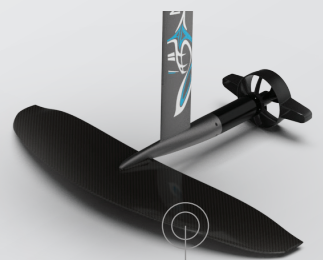

VOLT3

E-FOIL

140 Min
Ride Time*

40 Km/h
Max Speed

40 Km
Range

Prop Guard Embedded Stabilizer

Adjustable angle presents include:

- Neutral (Standard)
- Low Lift (Higher Speed)
- High Lift (Heavy Riders)

Water-Cooled Electronics

Waterproof Connectors
Improved Thermal Management

*with Long-Range Battery

© Copyright 2022 Mantafoils. All rights reserved

Modular Design

Choose between different combinations to match your riding style.

CARBON
65 Litres
< 85 Kg

CARBON
95 Litres
< 95 Kg

INFLATABLE
110 Litres
< 90 Kg

INFLATABLE
145 Litres
> 90 Kg

Race Wing
800cm²
High Speed
Aggressive Carving

Glider Wing
1350cm²
High Efficiency
Long Range

Free Ride Wing
1600cm²
All-around Wing
Smooth Turns

Lifter Wing
2150cm²
Stronger Lift
Heavy Riders

Configurable Display

Sunlight Readable

Safety Lock

Ride Logging

Waterproof

GPS Positioning Technology

Cruise Control