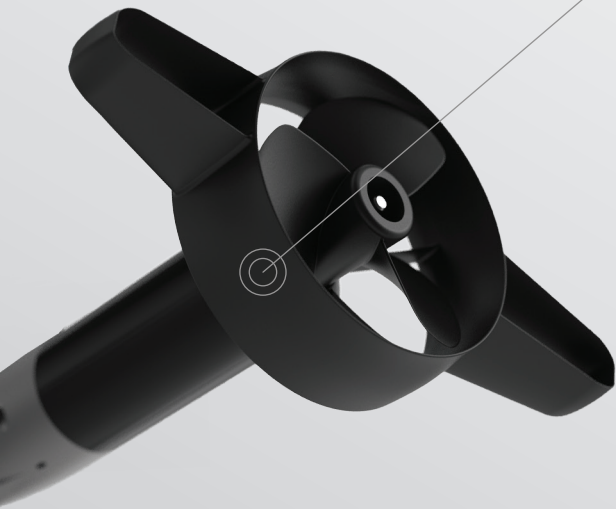

VOLT3

E-FOIL

140 Min
Ride Time*

40 Km/h
Max Speed

40 Km
Range

Prop Guard Embedded Stabilizer

Adjustable angle presents include:

- Neutral (Standard)
- Low Lift (Higher Speed)
- High Lift (Heavy Riders)

Water-Cooled Electronics

Waterproof Connectors
Improved Thermal Management

*with Long-Range Battery

© Copyright 2022 Mantafoils. All rights reserved

Modular Design

Choose between different combinations to match your riding style.

CARBON
65 Litres
< 85 Kg

CARBON
95 Litres
< 95 Kg

INFLATABLE
110 Litres
< 90 Kg

INFLATABLE
145 Litres
> 90 Kg

Race Wing
800cm²
High Speed
Aggressive Carving

Glider Wing
1350cm²
High Efficiency
Long Range

Free Ride Wing
1600cm²
All-around Wing
Smooth Turns

Lifter Wing
2150cm²
Stronger Lift
Heavy Riders

Configurable Display

Sunlight Readable

Safety Lock

Ride Logging

Waterproof

GPS Positioning Technology

Cruise Control